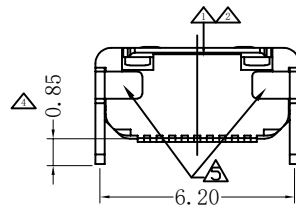

RECOMMENDED PCB LAYOUT
(TOL:±0.05)

PIN	Signal Assignment	PIN	Signal Assignment
1	Hot Plug Detect	2	Utility
3	TMDS Data2+	4	TMDS Data2 Shield
5	TMDS Data2-	6	TMDS Data1+
7	TMDS Data1 Shield	8	TMDS Data1-
9	TMDS Data0+	10	TMDS Data0 Shield
11	TMDS Data0-	12	TMDS Clock+
13	TMDS Clock Shield	14	TMDS Clock-
15	CEC	16	DDC/CEC Ground
17	SCL	18	SDA
19	+5V Power		

TOLERANCES UNLESS OTHERWISE SPECIFIED: X. --- X.X ± 0.38 X.XX ± 0.25 X.XXX ± 0.10 Angle ±1°		COSTOMER COPY DRAWN: CHENLEI CHECKED: CHENLEI APPROVED: QINKAIXING		深圳市东方御业科技有限公司 WWW.DFYCONN.COM TEL:0755-27155560 TITL: HDMI (D-TYPE) A1 (加凸包) PART NO: EAST-HDD1904BA7 UNIT: mm		SCALE: N/A SHEEL: 1:1 REV.	
THESE DRAWING AND SPECIFICATION ARE THE PROPERTY OF Shenzhen Dongfangyue ELECTRONIC CO., LTD.. SHALL NOT BE REPRODUCED.							