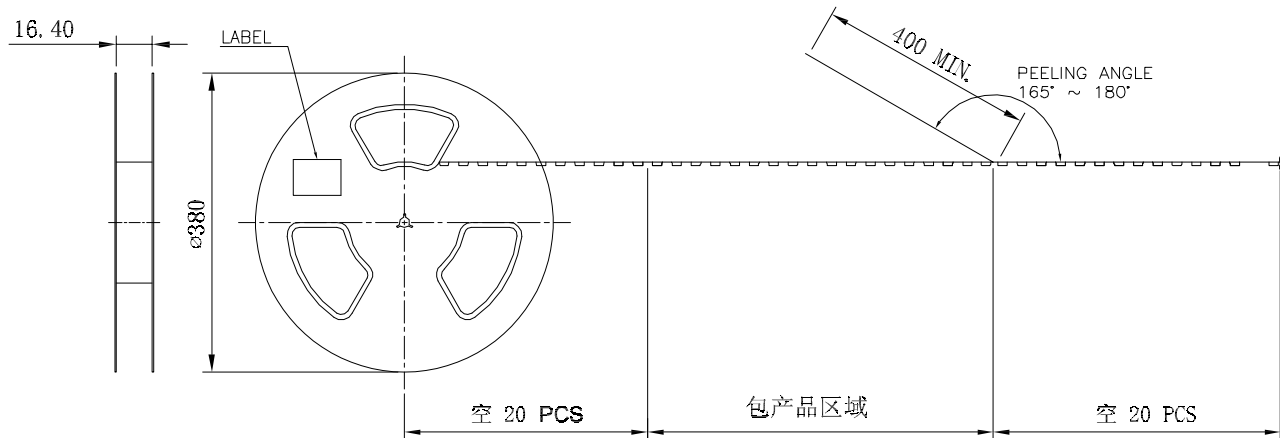

REV.	ECN NO.	MODIFY MATTER	DATE	APPROVED
A		RELEASE TO PRODUCTION		

NOTE:

1. 材质:
  纸箱: K=K, 双层瓦轮.
  护角: B3B, 一箱四个.
  上带: PET透明色, 可承受高温 100° C.
  下带: PS黑色, 可承受高温 120° C.
  卷盘: PS蓝色, 可承受高温70° C.
  防水袋: PET透明色, 可承受高温 100° C.
2. 上带剥离力: 0.1 ~ 1.3 N (10 ~ 130 GRAMS)
3. 剥离速度: 300 mm/min.
4. 每箱干燥剂两包.

2200	9	19800
PCS/ TAPE	REELS/ BOX	QUANTITY

TOLERANCES UNLESS OTHERWISE SPECIFIED: X. --- X.X ± 0.38 X.XX ± 0.25 X.XXX ± 0.10 Angle ±1°		CUSTOMER COPY	深圳市东方御业科技有限公司 WWW.DFYCONN.COM TEL:0755-27155560	
DRAWN: CHENLEI		2017/09/10	TITLE: HDMI (D-TYPE) A1 (加凸包) (RoHS)	
CHECKED: CHENLEI		2017/09/10	PART NO: EAST-HDD1904BA7	
APPROVED: QINKAIXING		2017/09/10	UNIT: mm	SCALE: N/A
THESE DRAWING AND SPECIFICATION ARE THE PROPERTY OF Shenzhen Dongfangyuye ELECTRONIC CO., LTD.. SHALL NOT BE REPRODUCED.			SHEET: 1:1	REV.