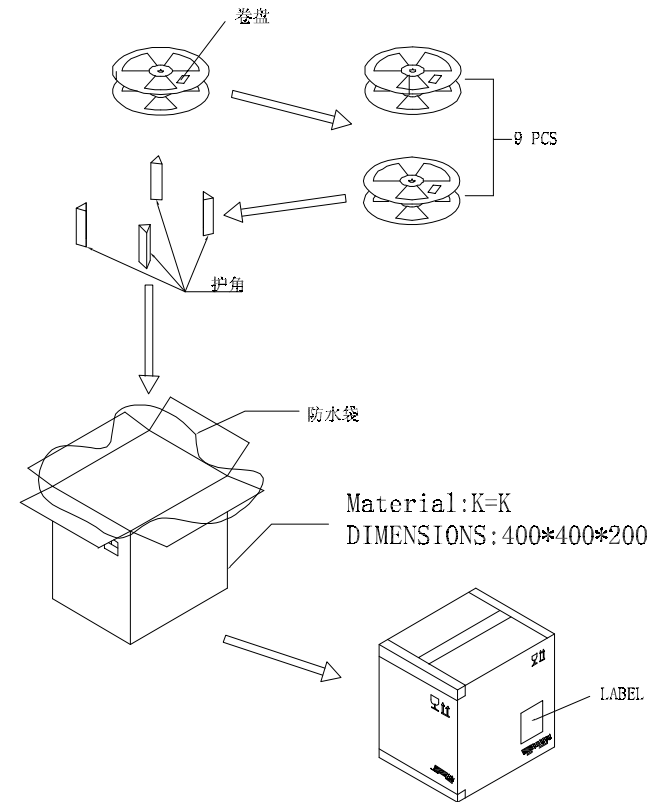

REV.	ECN NO.	MODIFY MATTER	DATE	APPROVED
A		RELEASE TO PRODUCTION		

NOTE:

- MATERIAL:
HOUSING: LCP WITH 30% GF, UL 94V-0, BLACK.
CONTACTS: PHOSPHOR BRONZE.
SHELL: C2680
- FINISHED
CONTACTS: 1U" GOLD PLATED OVER ALL,
30U" MIN. NICKEL UNDERPLATING
OVER ALL
SHIELD: 50U" MIN. NICKEL UNDERPLATING OVER ALL

RECOMMENDED PCB LAYOUT
(TOL:±0.05)

PIN	Signal Assignment	PIN	Signal Assignment
1	Hot Plug Detect	2	Utility
3	TMDS Data2+	4	TMDS Data2 Shield
5	TMDS Data2-	6	TMDS Data1+
7	TMDS Data1 Shield	8	TMDS Data1-
9	TMDS Data0+	10	TMDS Data0 Shield
11	TMDS Data0-	12	TMDS Clock+
13	TMDS Clock Shield	14	TMDS Clock-
15	CEC	16	DDC/CEC Ground
17	SCL	18	SDA
19	+5V Power		

TOLERANCES UNLESS OTHERWISE SPECIFIED: X. --- X.X ± 0.38 X.XX ± 0.25 X.XXX ± 0.10 Angle ±1°		COSTOMER COPY DRAWN: CHENLEI CHECKED: CHENLEI APPROVED: QINKAIXING		深圳市东方御业科技有限公司 WWW.DFYCONN.COM TEL:0755-27155560 TITL: HDMI (D-TYPE) A1 (加凸包) PART NO: EAST-HDD1904BA7 UNIT: mm		SCALE: N/A SHEEL: 1:1 REV.	
THESE DRAWING AND SPECIFICATION ARE THE PROPERTY OF Shenzhen Dongfangyue ELECTRONIC CO., LTD.. SHALL NOT BE REPRODUCED.							

REV.	ECN NO.	MODIFY MATTER	DATE	APPROVED
A		RELEASE TO PRODUCTION		

NOTE:

1. 材质:
 纸箱: K=K, 双层瓦轮.
 护角: B3B, 一箱四个.
 上带: PET透明色, 可承受高温 100° C.
 下带: PS黑色, 可承受高温 120° C.
 卷盘: PS蓝色, 可承受高温70° C.
 防水袋: PET透明色, 可承受高温 100° C.
2. 上带剥离力: 0.1 ~ 1.3 N (10 ~ 130 GRAMS)
3. 剥离速度: 300 mm/min.
4. 每箱干燥剂两包.