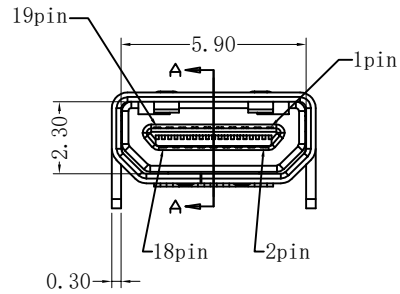

REV.	ECN NO.	MODIFY MATTER	DATE	APPROVED
A		RELEASE TO PRODUCTION		

NOTE:

- MATERIAL:
HOUSING: LCP WITH 30% GF, UL 94V-0, BLACK.
CONTACTS: PHOSPHOR BRONZE.
SHELL: C2680
- FINISHED
CONTACTS: 1U" GOLD PLATED OVER ALL,
30U" MIN. NICKEL UNDERPLATING
OVER ALL
SHIELD: 50U" MIN. NICKEL UNDERPLATING OVER ALL

RECOMMENDED PCB LAYOUT
(TOL:±0.05)

PIN	Signal Assignment	PIN	Signal Assignment
1	Hot Plug Detect	2	Utility
3	TMDS Data2+	4	TMDS Data2 Shield
5	TMDS Data2-	6	TMDS Data1+
7	TMDS Data1 Shield	8	TMDS Data1-
9	TMDS Data0+	10	TMDS Data0 Shield
11	TMDS Data0-	12	TMDS Clock+
13	TMDS Clock Shield	14	TMDS Clock-
15	CEC	16	DDC/CEC Ground
17	SCL	18	SDA
19	+5V Power		

TOLERANCES UNLESS OTHERWISE SPECIFIED: X. --- X.X ± 0.38 X.XX ± 0.25 X.XXX ± 0.10 Angle ±1°		COSTOMER COPY DRAWN: CHENLEI CHECKED: CHENLEI APPROVED: QINKAIXING		深圳市东方御业科技有限公司 WWW.DFYCONN.COM TEL:0755-27155560 TITL: HDMI (D-TYPE) A1 (加凸包) PART NO: EAST-HDD1904BA7 UNIT: mm		SCALE: N/A SHEEL: 1:1 REV.	
THESE DRAWING AND SPECIFICATION ARE THE PROPERTY OF Shenzhen Dongfangyue ELECTRONIC CO., LTD.. SHALL NOT BE REPRODUCED.							