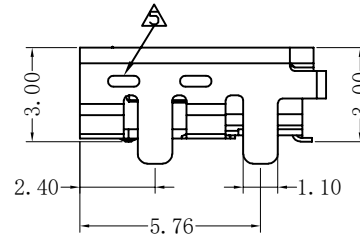

REV.	ECN NO.	MODIFY MATTER	DATE	APPROVED
A		RELEASE TO PRODUCTION		

NOTE:

- MATERIAL:
HOUSING: LCP WITH 30% GF, UL 94V-0, BLACK.
CONTACTS: PHOSPHOR BRONZE.
SHELL: C2680
- FINISHED
CONTACTS: 1U" GOLD PLATED OVER ALL,
30U" MIN. NICKEL UNDERPLATING
OVER ALL
SHIELD: 50U" MIN. NICKEL UNDERPLATING OVER ALL

RECOMMENDED PCB LAYOUT
(TOL:±0.05)

PIN	Signal Assignment	PIN	Signal Assignment
1	Hot Plug Detect	2	Utility
3	TMDS Data2+	4	TMDS Data2 Shield
5	TMDS Data2-	6	TMDS Data1+
7	TMDS Data1 Shield	8	TMDS Data1-
9	TMDS Data0+	10	TMDS Data0 Shield
11	TMDS Data0-	12	TMDS Clock+
13	TMDS Clock Shield	14	TMDS Clock-
15	CEC	16	DDC/CEC Ground
17	SCL	18	SDA
19	+5V Power		

TOLERANCES UNLESS OTHERWISE SPECIFIED: X. --- X.X ± 0.38 X.XX ± 0.25 X.XXX ± 0.10 Angle ±1°		COSTOMER COPY DRAWN: CHENLEI CHECKED: CHENLEI APPROVED: QINKAIXING		深圳市东方御业科技有限公司 WWW.DFYCONN.COM TEL:0755-27155560 TITL: HDMI (D-TYPE) A1 (加凸包) PART NO: EAST-HDD1904BA7 UNIT: mm		SCALE: N/A SHEEL: 1:1 REV.	
THESE DRAWING AND SPECIFICATION ARE THE PROPERTY OF Shenzhen Dongfangyue ELECTRONIC CO., LTD.. SHALL NOT BE REPRODUCED.							