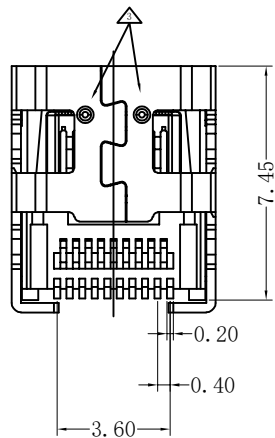

REV.	ECN NO.	MODIFY MATTER	DATE	APPROVED
A		RELEASE TO PRODUCTION		

NOTE:

- MATERIAL:
HOUSING: LCP WITH 30% GF, UL 94V-0, BLACK.
CONTACTS: PHOSPHOR BRONZE.
SHELL: C2680
- FINISHED
CONTACTS: 1U" GOLD PLATED OVER ALL,
30U" MIN. NICKEL UNDERPLATING
OVER ALL
SHIELD: 50U" MIN. NICKEL UNDERPLATING OVER ALL

RECOMMENDED PCB LAYOUT
(TOL:±0.05)

PIN	Signal Assignment	PIN	Signal Assignment
1	Hot Plug Detect	2	Utility
3	TMDS Data2+	4	TMDS Data2 Shield
5	TMDS Data2-	6	TMDS Data1+
7	TMDS Data1 Shield	8	TMDS Data1-
9	TMDS Data0+	10	TMDS Data0 Shield
11	TMDS Data0-	12	TMDS Clock+
13	TMDS Clock Shield	14	TMDS Clock-
15	CEC	16	DDC/CEC Ground
17	SCL	18	SDA
19	+5V Power		

TOLERANCES UNLESS OTHERWISE SPECIFIED: X. --- X.X ± 0.38 X.XX ± 0.25 X.XXX ± 0.10 Angle ±1°		COSTOMER COPY DRAWN: CHENLEI CHECKED: CHENLEI APPROVED: QINKAIXING		深圳市东方御业科技有限公司 WWW.DFYCONN.COM TEL:0755-27155560 TITL: HDMI (D-TYPE) A1 (加凸包) PART NO: EAST-HDD1904BA7 UNIT: mm		SCALE: N/A SHEEL: 1:1 REV.	
THESE DRAWING AND SPECIFICATION ARE THE PROPERTY OF Shenzhen Dongfangyue ELECTRONIC CO., LTD.. SHALL NOT BE REPRODUCED.							

2200	9	19800
PCS/ TAPE	REELS/ BOX	QUANTITY

TOLERANCES UNLESS OTHERWISE SPECIFIED: X. --- X.X ± 0.38 X.XX ± 0.25 X.XXX ± 0.10 Angle ±1°		CUSTOMER COPY	深圳市东方御业科技有限公司 WWW.DFYCONN.COM TEL:0755-27155560	
DRAWN: CHENLEI		2017/09/10	TITLE: HDMI (D-TYPE) A1 (加凸包) (RoHS)	
CHECKED: CHENLEI		2017/09/10	PART NO: EAST-HDD1904BA7	
APPROVED: QINKAIXING		2017/09/10	UNIT: mm	SCALE: N/A
THESE DRAWING AND SPECIFICATION ARE THE PROPERTY OF Shenzhen Dongfangyuye ELECTRONIC CO., LTD.. SHALL NOT BE REPRODUCED.			SHEET: 1:1	REV.