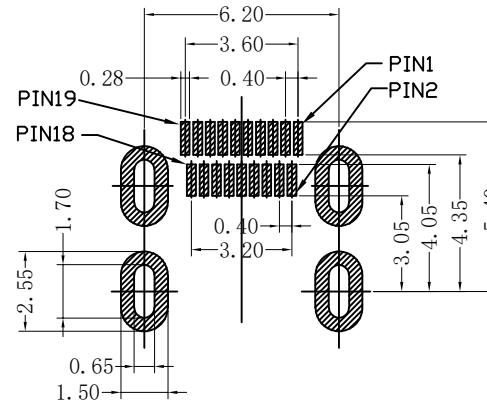

REV.	ECN NO.	MODIFY MATTER	DATE	APPROVED
A		RELEASE TO PRODUCTION		

NOTE:

- MATERIAL:
HOUSING: LCP WITH 30% GF, UL 94V-0, BLACK.
CONTACTS: PHOSPHOR BRONZE.
SHELL: C2680
- FINISHED
CONTACTS: 1U" GOLD PLATED OVER ALL,
30U" MIN. NICKEL UNDERPLATING
OVER ALL
SHIELD: 50U" MIN. NICKEL UNDERPLATING OVER ALL

RECOMMENDED PCB LAYOUT
(TOL:±0.05)

PIN	Signal Assignment	PIN	Signal Assignment
1	Hot Plug Detect	2	Utility
3	TMDS Data2+	4	TMDS Data2 Shield
5	TMDS Data2-	6	TMDS Data1+
7	TMDS Data1 Shield	8	TMDS Data1-
9	TMDS Data0+	10	TMDS Data0 Shield
11	TMDS Data0-	12	TMDS Clock+
13	TMDS Clock Shield	14	TMDS Clock-
15	CEC	16	DDC/CEC Ground
17	SCL	18	SDA
19	+5V Power		

TOLERANCES UNLESS OTHERWISE SPECIFIED: X. --- X.X ± 0.38 X.XX ± 0.25 X.XXX ± 0.10 Angle ±1°		COSTOMER COPY DRAWN: CHENLEI CHECKED: CHENLEI APPROVED: QINKAIXING		深圳市东方御业科技有限公司 WWW.DFYCONN.COM TEL:0755-27155560 TITL: HDMI (D-TYPE) A1 (加凸包) PART NO: EAST-HDD1904BA7 UNIT: mm		SCALE: N/A SHEEL: 1:1 REV.	
THESE DRAWING AND SPECIFICATION ARE THE PROPERTY OF Shenzhen Dongfangyue ELECTRONIC CO., LTD.. SHALL NOT BE REPRODUCED.							