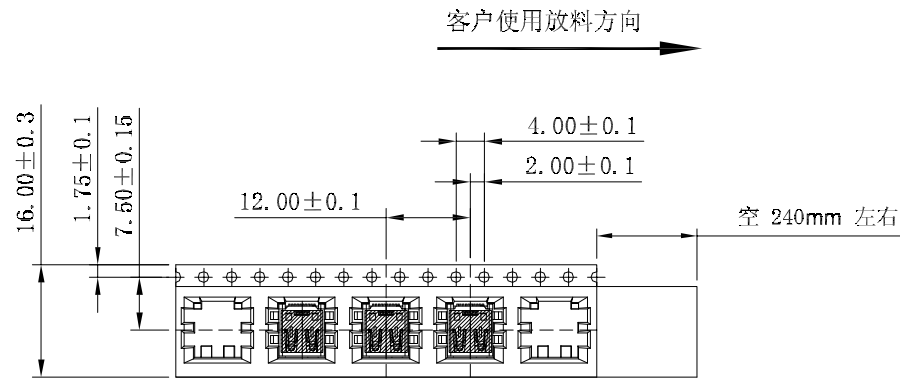

REV.	ECN NO.	MODIFY MATTER	DATE	APPROVED
A		RELEASE TO PRODUCTION		

NOTE:

1. 材质:
  纸箱: K=K, 双层瓦轮.
  护角: B3B, 一箱四个.
  上带: PET透明色, 可承受高温 100° C.
  下带: PS黑色, 可承受高温 120° C.
  卷盘: PS蓝色, 可承受高温70° C.
  防水袋: PET透明色, 可承受高温 100° C.
2. 上带剥离力: 0.1 ~ 1.3 N (10 ~ 130 GRAMS)
3. 剥离速度: 300 mm/min.
4. 每箱干燥剂两包.

2200	9	19800
PCS/ TAPE	REELS/ BOX	QUANTITY

TOLERANCES UNLESS OTHERWISE SPECIFIED: X. --- X.X ± 0.38 X.XX ± 0.25 X.XXX ± 0.10 Angle ±1°		CUSTOMER COPY	深圳市东方御业科技有限公司 WWW.DFYCONN.COM TEL:0755-27155560	
DRAWN: CHENLEI		2017/09/10	TITLE: HDMI (D-TYPE) A1 (加凸包) (RoHS)	
CHECKED: CHENLEI		2017/09/10	PART NO: EAST-HDD1904BA7	
APPROVED: QINKAIXING		2017/09/10	UNIT: mm	SCALE: N/A
THESE DRAWING AND SPECIFICATION ARE THE PROPERTY OF Shenzhen Dongfangyuye ELECTRONIC CO., LTD.. SHALL NOT BE REPRODUCED.			SHEET: 1:1	REV.